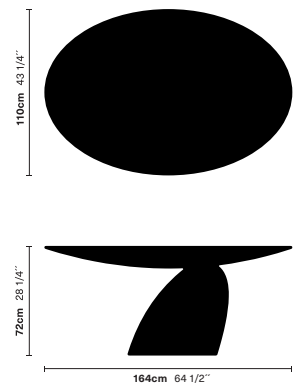

Parabel

Designed by Eero Aarnio 1993

The Parabel table was first shown at the International Furniture Fair in Cologne, Germany in January 2002. The table comes in three sizes; small, large and oval. It is only available in white, the colour Eero specified to best showcase its sculptural details.

Dimensions:

SMALL

60 cm diameter x
60 cm height

LARGE

130 cm diameter x
72 cm height

OVAL

164 cm width x 110 cm
depth x 72 cm height

Weight:

Net weight: 13 kg
Gross weight: 15 kg

Net weight: 94 kg
Gross weight: 104 kg

Net weight: 94 kg
Gross weight: 104 kg

Materials:

Fibreglass, Gelcoat finish

Colours:

White RAL 9016

EERO
AARNIO
ORIGINAL
ALSO