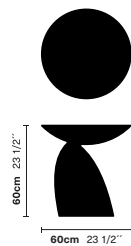

Parabel

Designed by Eero Aarnio 1993

The Parabel table was first shown at the International Furniture Fair in Cologne, Germany in January 2002. The table comes in three sizes; small, large and oval. It is only available in white, the colour Eero specified to best showcase its sculptural details.

Dimensions:

SMALL

60 cm diameter x
60 cm height

LARGE

130 cm diameter x
72 cm height

OVAL

164 cm width x 110 cm
depth x 72 cm height

Weight:

Net weight: 13 kg
Gross weight: 15 kg

Net weight: 94 kg
Gross weight: 104 kg

Net weight: 94 kg
Gross weight: 104 kg

Materials:

Fibreglass, Gelcoat finish

Colours:

White RAL 9016

EERO
AARNIO
ORIGINAL
ALSO