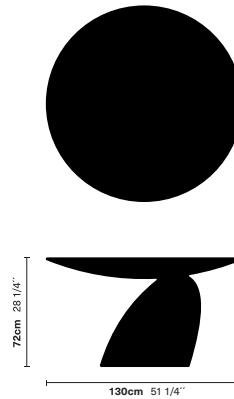

Parabel

Designed by Eero Aarnio 1993

The Parabel table was first shown at the International Furniture Fair in Cologne, Germany in January 2002. The table comes in three sizes; small, large and oval. It is only available in white, the colour Eero specified to best showcase its sculptural details.

Dimensions:

SMALL

60 cm diameter x
60 cm height

LARGE

130 cm diameter x
72 cm height

OVAL

164 cm width x 110 cm
depth x 72 cm height

Weight:

Net weight: 13 kg
Gross weight: 15 kg

Net weight: 94 kg
Gross weight: 104 kg

Net weight: 94 kg
Gross weight: 104 kg

Materials:

Fibreglass, Gelcoat finish

Colours:

White RAL 9016

EERO
AARNIO
ORIGINAL
ALSO