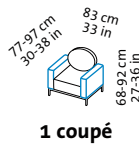

# airy

Design Kati Meyer-Brühl

1 coupé