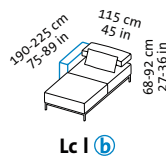

# airy

Design Kati Meyer-Brühl

1 coupé