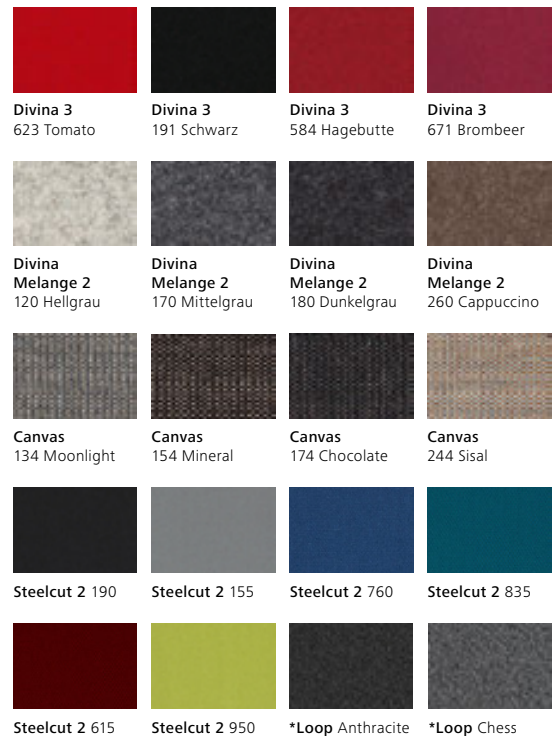

STOFF

i Biese immer in schwarz.

UNTERGESTELL
OBERFLÄCHE

Matt-pulver-
beschichtet
schwarz